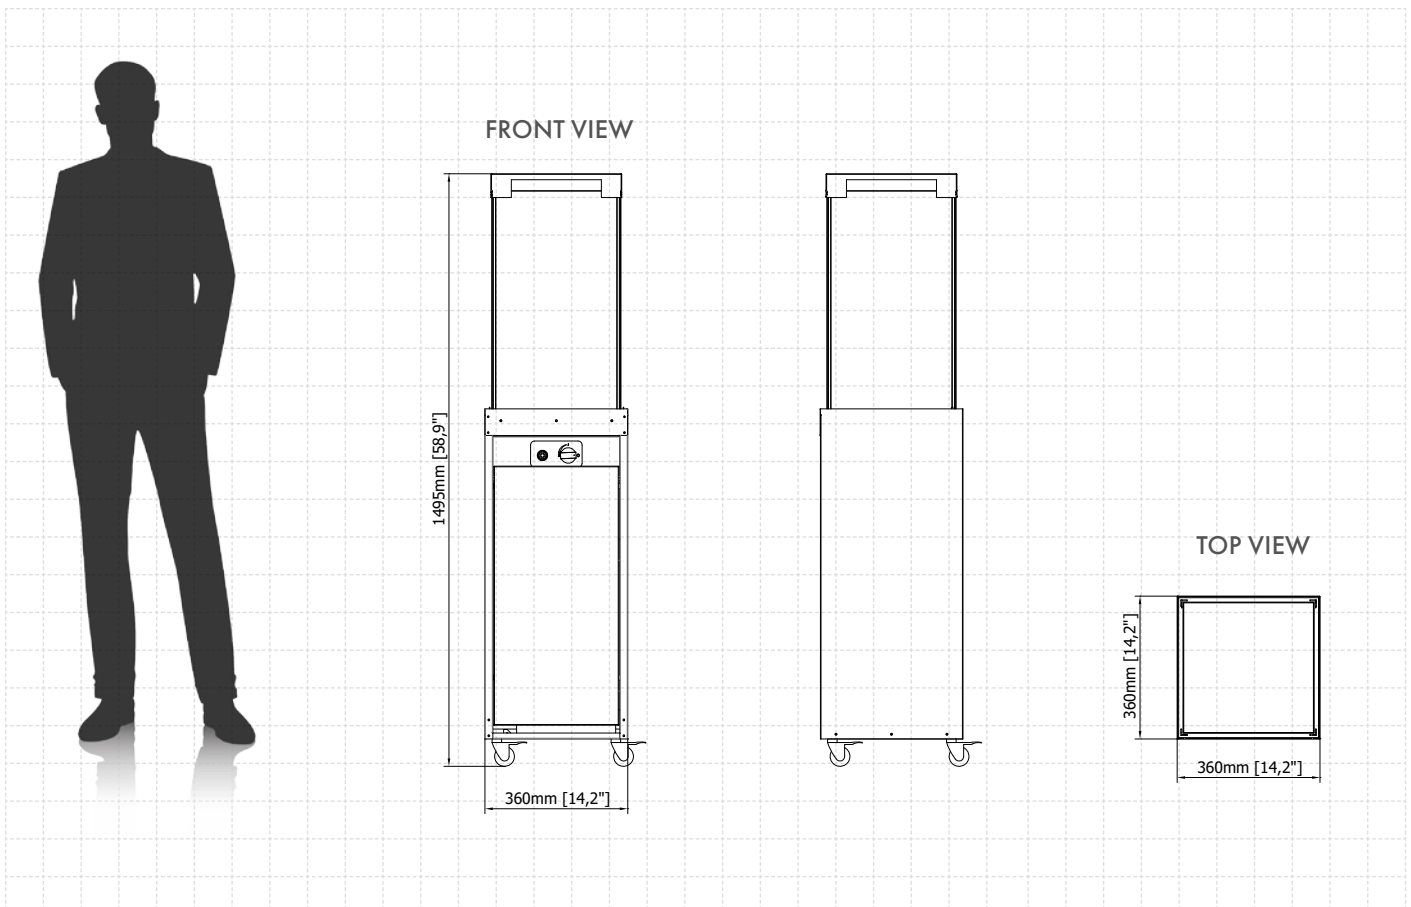

Faro

(Gas Technology)

Fuel type	LPG
Heat output	max. 4.8 KW
Gas consumption	max. 0.3 kg/h burning time up to 37h
Gas pressure	37 mbar
Flame height regulation	yes
Weight	20 kg
Flue	not required
Power supply	AAA battery powered control panel
Materials	galvanized steel, tempered glass
Decorative accessories	black glass pebbles
Application	for outdoor use only