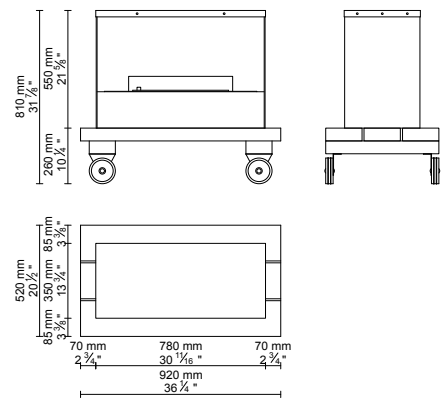

Steampunk PushButton Fireplaces

Steampunk

Unique Loft -Style Fireplace

For satisfaction of industrial design lovers

FEATURES:

- Loft style fireplace with corten casing
- Natural flames with decorative logs and vermiculite
- BEV* Technology
- No smell / no ash / no smoke
- Optional remote control
- Advanced safety sensors
- Automatic shutdown in case of errors
- Child Lock
- Advanced microprocessor
- Diode display
- Intuitive control
- 2 levels of flame height
- Easy installation
- No additional installation
- No additional ventilation required
- No chimney required
- For indoor use
- Eco-friendly
- Advanced microprocessor
- Automatic refueling system

TECHNICAL DATA:

Capacity: 2,5 L / [US] 0,65 gal / [UK] 0,55 gal
Burning time: 4,5-7h
Heat output: 2-3,1 kw / 6690 - 10512 BTU/h
Net weight: 52,5 kg / 116 lbs
Air circulation: min. 1/h
Minimum room size:
please contact our Project Department for details
Power supply: 230 V / 115 V
Finish:
TOP: black powder coated steel,
CASING: corten steel
OPTIONAL PLATFORM: steel and wood

DIMENSIONS:

INDOOR INSTALLATION REQUIREMENTS:

download PRODUCT INSTRUCTION